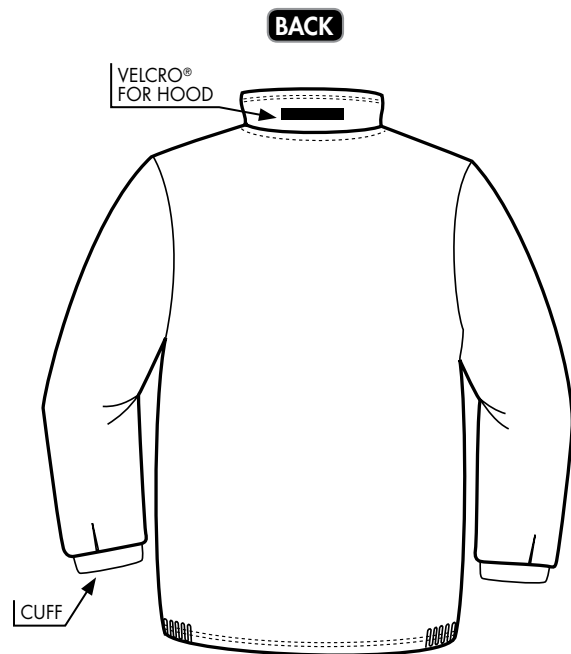

Style 325 - Fleece Pullover

- 14 oz - 55% modacrylic, 45% cotton
- Fabric is inherently flame resistant
- 8" zipper
- Kangaroo pocket
- This fleece fabric meets the requirements of:
NFPA 2112, NFPA 70E, CSA Z462

STOCK COLOURS:

STOCK SIZES:

S	M	L	XL	2XL	3XL	4XL
---	---	---	----	-----	-----	-----

Pairs Perfectly With:
Fleece Hood
Style 364

THE TRUSTED LEADER IN QUALITY FLAME AND ARC RESISTANT WORKWEAR