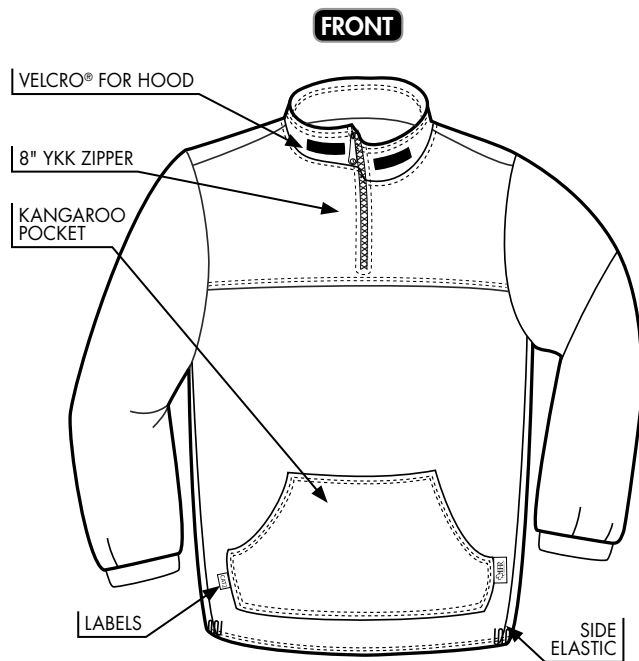

Style 325 - Fleece Pullover

- 14 oz - 55% modacrylic, 45% cotton
- Fabric is inherently flame resistant
- 8" zipper
- Kangaroo pocket
- This fleece fabric meets the requirements of:
NFPA 2112, NFPA 70E, CSA Z462

STOCK COLOURS:

STOCK SIZES:

S	M	L	XL	2XL	3XL	4XL
---	---	---	----	-----	-----	-----

Pairs Perfectly With:
Fleece Hood
Style 364

THE TRUSTED LEADER IN QUALITY FLAME AND ARC RESISTANT WORKWEAR