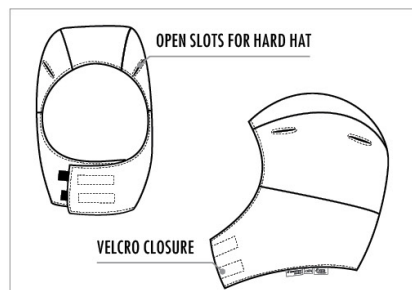

STYLE 285 ULTRASOFT® 9 OZ INSULATED HARD HAT LINER

These hard hat liners are designed to fit under hard hats for flame resistance and maximum protection against the elements. The unique design provides maximum peripheral vision.

STOCK SIZES

ONE SIZE FITS ALL

STOCK COLOURS

ROYAL BLUE UPB285	GREEN UPG285	RED UPR285
NAVY UPN285	GREY UPGY285	ORANGE UPO285