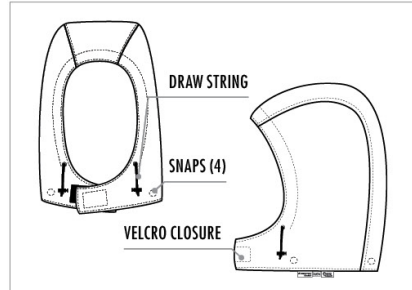

STYLE 265 ULTRASOFT® 9 OZ INSULATED PARKA HOOD

These hoods are designed to attach to our parkas, and fit over hard hats for flame resistance and maximum protection against the elements. The unique design provides maximum peripheral vision.

STOCK SIZES

ONE SIZE FITS ALL

STOCK COLOURS

ROYAL BLUE UPB265	GREEN UPG265	RED UPR265
NAVY UPN265	GREY UPGY265	ORANGE UPO265

STYLE 275 ULTRASOFT® 9 OZ INSULATED BROILER HARD HAT LINER

The broiler hard hat liner is designed to fit under hard hats for flame resistance and maximum protection against the elements. The unique design includes a neck cowl and comes with a removable nose cover designed to prevent safety glasses from fogging.