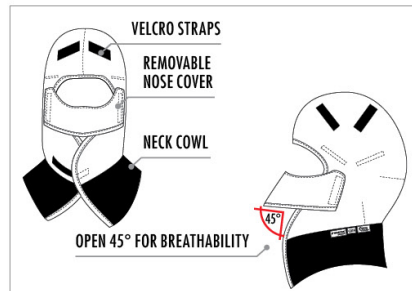

STYLE 265 ULTRASOFT® 9 OZ INSULATED PARKA HOOD

These hoods are designed to attach to our parkas, and fit over hard hats for flame resistance and maximum protection against the elements. The unique design provides maximum peripheral vision.

STOCK SIZES

ONE SIZE FITS ALL

STOCK COLOURS

ROYAL BLUE UPB265	GREEN UPG265	RED UPR265
NAVY UPN265	GREY UPGY265	ORANGE UPO265

STYLE 275 ULTRASOFT® 9 OZ INSULATED BROILER HARD HAT LINER

The broiler hard hat liner is designed to fit under hard hats for flame resistance and maximum protection against the elements. The unique design includes a neck cowl and comes with a removable nose cover designed to prevent safety glasses from fogging.

STOCK SIZES

ONE SIZE FITS ALL

STOCK COLOURS

ROYAL BLUE UPB275	GREEN UPG275	RED UPR275
NAVY UPN275	GREY UPGY275	ORANGE UPO275

STYLE 285 ULTRASOFT® 9 OZ INSULATED HARD HAT LINER

These hard hat liners are designed to fit under hard hats for flame resistance and maximum protection against the elements. The unique design provides maximum peripheral vision.