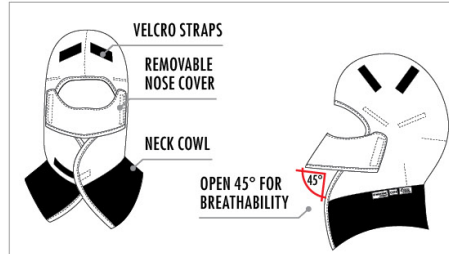

STYLE 265 NOMEX® IIIA 6 OZ INSULATED PARKA HOOD

These hoods are designed to attach to our Nomex® IIIA parkas, and fit over hard hats for flame resistance and maximum protection against the elements. The unique design provides maximum peripheral vision.

STOCK SIZES

ONE SIZE FITS ALL

STOCK COLOURS

ROYAL BLUE
NPB265

STYLE 275 NOMEX® IIIA 6 OZ INSULATED BROILER HARD HAT LINER

The broiler hard hat liner is designed to fit under hard hats for flame resistance and maximum protection against the elements. The unique design includes a neck cowl and comes with a removable nose cover designed to prevent safety glasses from fogging.

STOCK SIZES

ONE SIZE FITS ALL

STOCK COLOURS

ROYAL BLUE
NPB275

RED
NPR275

STYLE 285 NOMEX® IIIA 6 OZ INSULATED HARD HAT LINER

These hard hat liners are designed to fit under hard hats for flame resistance and maximum protection against the elements. The unique design provides maximum peripheral vision.