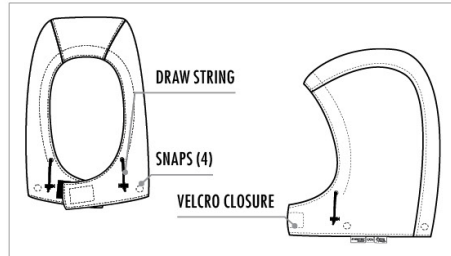

STYLE 265 NOMEX® IIIA 6 OZ INSULATED PARKA HOOD

These hoods are designed to attach to our Nomex® IIIA parkas, and fit over hard hats for flame resistance and maximum protection against the elements. The unique design provides maximum peripheral vision.

STOCK SIZES

ONE SIZE FITS ALL

STOCK COLOURS

ROYAL BLUE
NPB265