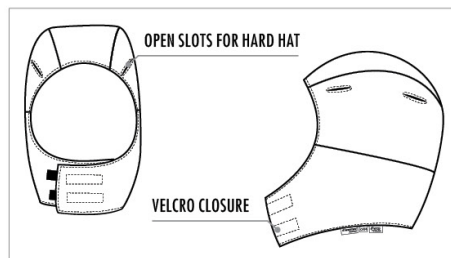

STYLE 285 NOMEX® IIIA 6 OZ INSULATED HARD HAT LINER

These hard hat liners are designed to fit under hard hats for flame resistance and maximum protection against the elements. The unique design provides maximum peripheral vision.

STOCK SIZES

ONE SIZE FITS ALL

STOCK COLOURS

ROYAL BLUE
NPB285