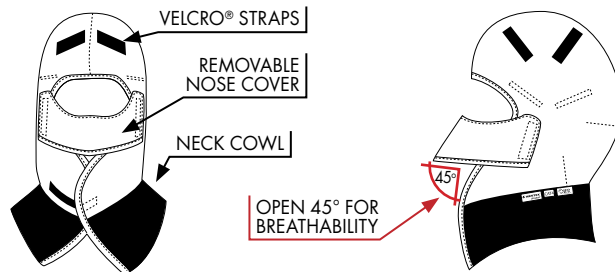

Style 285 - Nomex® IIIA 6 oz Insulated Hard Hat Liner

These hard hat liners are designed to fit under hard hats for flame resistance and maximum protection against the elements. The unique design provides maximum peripheral vision.

ONE SIZE FITS ALL

STOCK COLOURS: