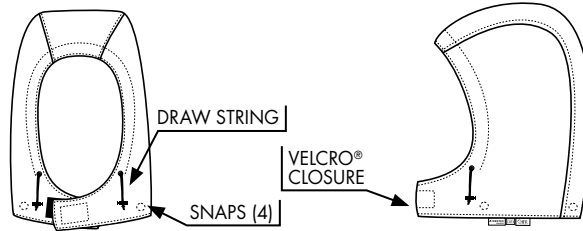

## Style 265 - Nomex® IIIA 6 oz Insulated Parka Hood

These hoods are designed to attach to our Nomex® IIIA parkas, and fit over hard hats for flame resistance and maximum protection against the elements. The unique design provides maximum peripheral vision.

**ONE SIZE FITS ALL**

STOCK COLOURS:

**Attaches to Styles 215, 216**