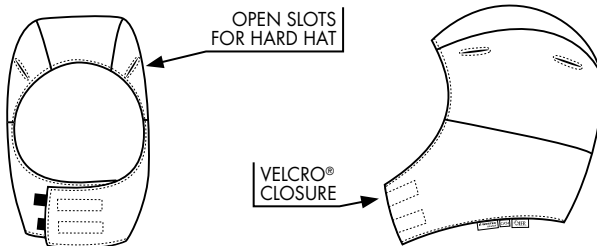

Nomex® is a registered trademark of DuPont™ used under license by IFR Workwear Inc.

THE TRUSTED LEADER IN QUALITY FLAME AND ARC RESISTANT WORKWEAR

www.ifrworkwear.ca | 403-347-5480 | info@ifrworkwear.ca