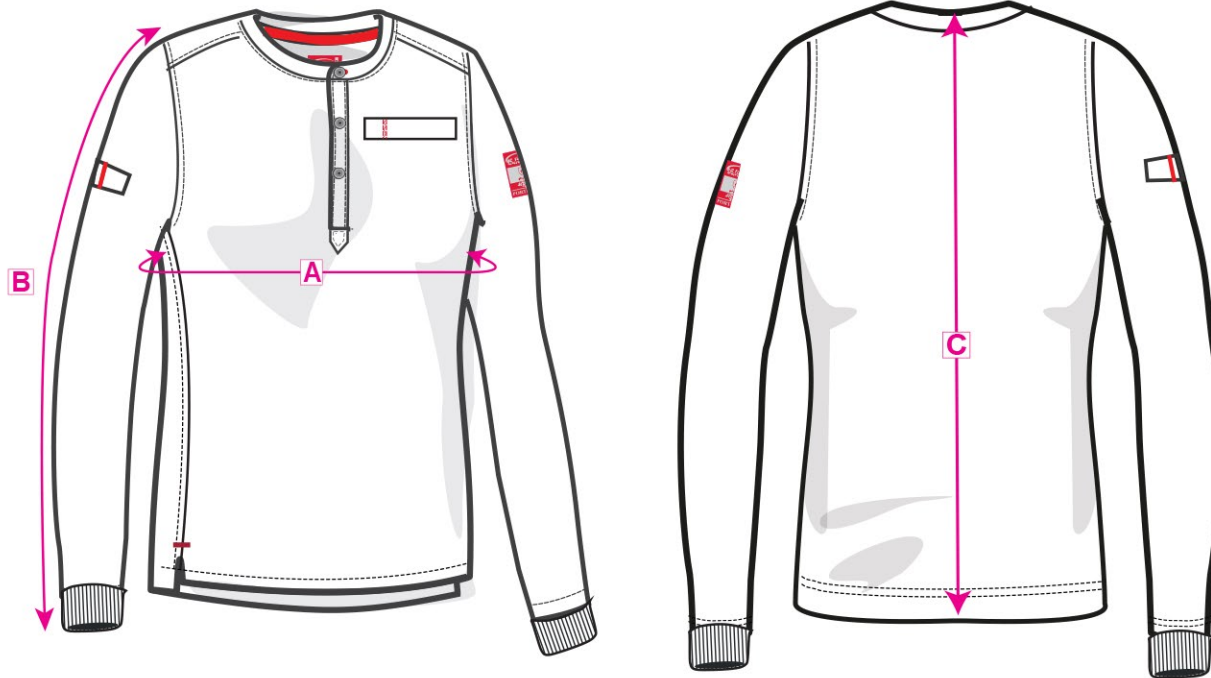

STYLE NO: FR32

DESCRIPTION: FR Antistatic Henley

AREA		XSmall	Small	Medium	Large	X- Large	XX-Large	3XL	4XL	5XL	6XL
Chest	A	88	96	104	112	124	132	140	148	160	172
Sleeve length (incl. Cuff)	B	58	59	60	61	62	63	64	65	66	67
Back Length (incl. Collar)	C	70	72	74	76	78	80	82	84	86	88

© COPYRIGHT AND PROTECTED: PORTWEST
WESTPORT BUSINESS AND TECHNOLOGY PARK, WESTPORT, CO MAYO, IRELAND

DISCLAIMER

These charts are recommendations only. Fit may vary depending on comfort level of the consumer and whether or not product is being worn over different layers of clothing. For best results, measure over your undergarments and use a flexible measuring tape.